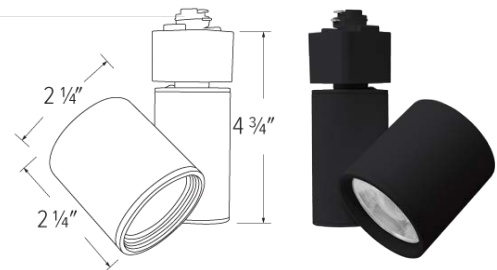

Elo SMALL (SM)