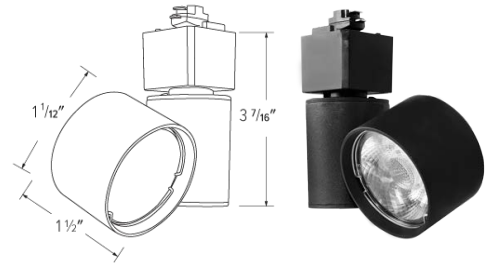

PRODUCT FAMILY

- 13000-TC Track Channel
- 13000-LC Linear Connector
- 13000-OA Outlet Adapter
- 13000-SC Slope Ceiling Track Adapter
- 13000-TB T-Bar End Feed
- 13000-FC Floating Canopy Connector
- 13000-EC End Cap
- 13000-LC Live End with Canopy
- 13000-LE Live End
- 13000-L L-Connector
- 13000-T T-Connector
- 13000-X X-Connector
- 13000-MC Mini Connector
- 13000-CP Cord and Plug Connector
- 13000-PA Pendant Adapter
- 13000-CC Conduit Connector
- 13000-CK Conduit Continuation Kit

FEATURES

- **Construction:** Solid die-cast aluminum
- **Adjustability:** 90° tilt adjustable track head with 358° rotation
- **Beam Angle:** 38° is standard
  15° or 24° available
- **Installation:** H-Track is standard; all tracks have adjustable adapters for use with single or two-circuit tracks.
  J-Style or L-Style available
- **Color Temperature Switching:** Product capable of switching from 3000K, 3500K & 4000K color temperatures
- **CRI:** 90+
- **Voltage:** 120V
- **Dimming:** TRIAC and ELV (100-10%)
- **Warranty:** 5 years carefree for parts & components (labor not included)
- **Listings:** ETL, RoHS Compliant

ORDERING INFORMATION Example: (13303-MN-BK-38-H)

Model	Size | Wattage | Lumens	Finish	Beam Angle	Track
13303 Elo	MN Mini | 10 Watts | 750 Lumens	BK Black WH White	38 38° Standard 24 24° 15 15°	H H - Style Standard J J - Style L L - Style
	SM Small | 20 Watts | 1150 Lumens			
	MD Medium | 30 Watts | 2200 Lumens			
	LG Large | 40 Watts | 3050 Lumens			

Elo MINI (MN)