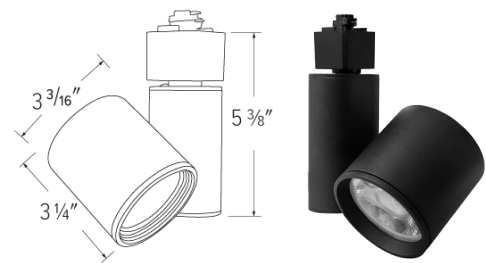

FEATURES

- Construction:** Solid die-cast aluminum
- Adjustability:** 90° tilt adjustable track head with 358° rotation
- Beam Angle:** 38° is standard
15° or 24° available
- Installation:** H-Track is standard; all tracks have adjustable adapters for use with single or two-circuit tracks.
J-Style or L-Style available
- Color Temperature Switching:** Product capable of switching from 3000K, 3500K & 4000K color temperatures
- CRI:** 90+
- Voltage:** 120V
- Dimming:** TRIAC and ELV (100-10%)
- Warranty:** 5 years carefree for parts & components (labor not included)
- Listings:** ETL, RoHS Compliant

ORDERING INFORMATION Example: (13303-MN-BK-38-H)

Model	Size Wattage Lumens	Finish	Beam Angle	Track
13303 Elo	MN Mini 10 Watts 750 Lumens	BK Black WH White	38 38° Standard 24 24° 15 15°	H H - Style Standard J J - Style L L - Style
	SM Small 20 Watts 1150 Lumens			
	MD Medium 30 Watts 2200 Lumens			
	LG Large 40 Watts 3050 Lumens			

Elo MINI (MN)

Elo SMALL (SM)

Elo MEDIUM (MD)

Elo LARGE (LG)